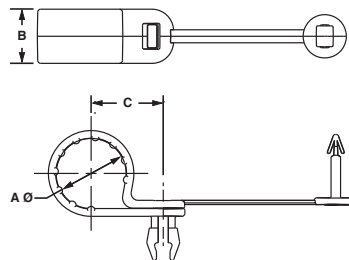

Flat Cable Clips

- Use with any width flat cable for a maximum stack height of .17 inches (4.3mm)
- Low profile design holds wires, cables, and tubing
- For indoor use only
- Material: PVC

Part Number	Cable Width	Length A		Width B		Height C		Color	Mounting Method	Std. Pkg. Qty.	Std. Ctn. Qty.
		In.	mm	In.	mm	In.	mm				
FCC5-A-C8	Any width flat cable	1.00	25.4	.56	14.2	.29	7.4	Gray	Rubber	100	1000
FCC-A-C8		1.00	25.4	1.09	27.7	.38	9.7			100	1000

Pan-Clamp™ Heavy Duty Fixed Diameter Clamps

- One-piece design significantly reduces installation time
- Integrated ribs prevent rotation of cable bundles and ensures secure grip on hoses
- Material: Impact modified Weather Resistant Nylon 6.6

Part Number	Max. Bundle Diameter A		Width B		Bundle Offset C		Max. Panel Thickness		Panel Hole Diameter		Color	Std. Pkg. Qty.	Std. Ctn. Qty.
	In.	mm	In.	mm	In.	mm	In.	mm	In.	mm			
PC038-H25D-C0	.38	9.5	.62	15.7	.64	16.3	.13	3.2	.28	7.1	Black	100	500
PC050-H25D-C0	.50	12.7	.62	15.7	.71	17.9	.13	3.2	.28	7.1		100	500
PC062-H25D-C0	.63	15.8	.62	15.7	.77	19.5	.13	3.2	.28	7.1		100	500
PC075-H25D-C0	.75	19.1	.62	15.7	.83	21.1	.13	3.2	.28	7.1		100	1000
PC087-H25D-C0	.88	22.1	.62	15.7	.89	22.7	.13	3.2	.28	7.1		100	1000
PC100-H25D-C0	1.00	25.4	.62	15.7	.96	24.3	.13	3.2	.28	7.1		100	1000
PC112-H25D-C0	1.13	28.5	.62	15.7	1.02	25.8	.13	3.2	.28	7.1		100	1000
PC125-H25D-C0	1.25	31.8	.62	15.7	1.08	27.4	.13	3.2	.28	7.1		100	1000