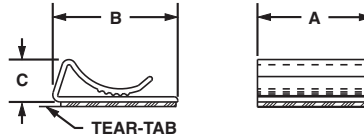

Flat Cable Clips

- Use with any width flat cable for a maximum stack height of .17 inches (4.3mm)
- Low profile design holds wires, cables, and tubing
- For indoor use only
- Material: PVC

Part Number	Cable Width	Length A		Width B		Height C		Color	Mounting Method	Std. Pkg. Qty.	Std. Ctn. Qty.
		In.	mm	In.	mm	In.	mm				
FCC5-A-C8	Any width flat cable	1.00	25.4	.56	14.2	.29	7.4	Gray	Rubber	100	1000
FCC-A-C8		1.00	25.4	1.09	27.7	.38	9.7			100	1000

Pan-Clamp™ Heavy Duty Fixed Diameter Clamps

- One-piece design significantly reduces installation time
- Integrated ribs prevent rotation of cable bundles and ensures secure grip on hoses
- Material: Impact modified Weather Resistant Nylon 6.6

Part Number	Max. Bundle Diameter A		Width B		Bundle Offset C		Max. Panel Thickness		Panel Hole Diameter		Color	Std. Pkg. Qty.	Std. Ctn. Qty.
	In.	mm	In.	mm	In.	mm	In.	mm	In.	mm			
PC038-H25D-C0	.38	9.5	.62	15.7	.64	16.3	.13	3.2	.28	7.1	Black	100	500
PC050-H25D-C0	.50	12.7	.62	15.7	.71	17.9	.13	3.2	.28	7.1		100	500
PC062-H25D-C0	.63	15.8	.62	15.7	.77	19.5	.13	3.2	.28	7.1		100	500
PC075-H25D-C0	.75	19.1	.62	15.7	.83	21.1	.13	3.2	.28	7.1		100	1000
PC087-H25D-C0	.88	22.1	.62	15.7	.89	22.7	.13	3.2	.28	7.1		100	1000
PC100-H25D-C0	1.00	25.4	.62	15.7	.96	24.3	.13	3.2	.28	7.1		100	1000
PC112-H25D-C0	1.13	28.5	.62	15.7	1.02	25.8	.13	3.2	.28	7.1		100	1000
PC125-H25D-C0	1.25	31.8	.62	15.7	1.08	27.4	.13	3.2	.28	7.1		100	1000